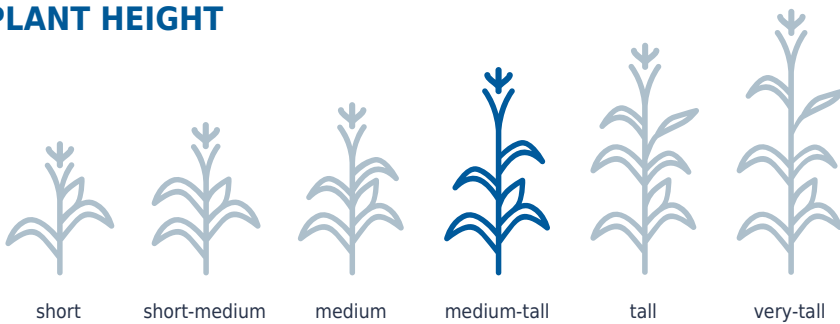

HIGHLIGHTS

- Above-ground insect protection
- Early flower allows northern movement
- Increased starch availability

FEATURES

CHU: 2350 **RM:** 77  **RIB**

PRODUCT CHARACTERISTICS

Final Population 28-30
 CHU 50% Silk 1337

PLANT HEIGHT

EAR CHARACTERISTICS

Kernel Texture Medium
