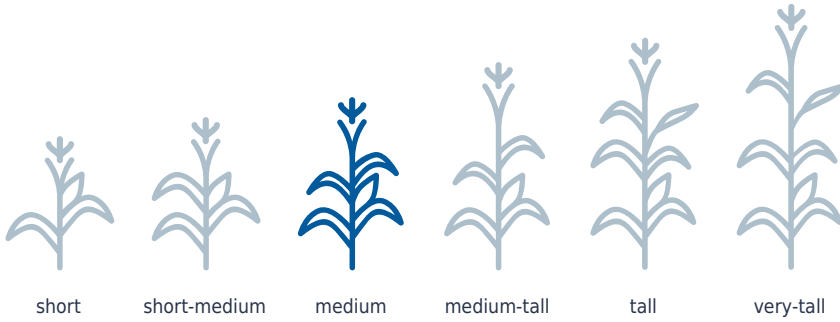

## AGRONOMY NOTES

MZ 248X starts with strong spring vigour. Seedlings are very dark colour with upright leaves. Plants flower early for maturity. Ears are high on tall plants. Kernels are deep with average weight. Husks are longer and open well. Position in and north of zone for optimal yield. Plant under moderate populations (30-32K). Highly responsive to fungicide.

## TRAITS AND TECHNOLOGY

Conventional

## PRODUCT CHARACTERISTICS

Final Population	30-32
CHU 50% Silk	1515
Emergence	Excellent
Flowering	Medium

VERY POOR (1)	EXCELLENT (9)
<b>Early Vigour</b>	
	8
<b>Plant Health</b>	
	8
<b>Starch Amount</b>	
	8
<b>Starch Availability</b>	
	8
<b>Plant Disease Rating</b>	
	7

## PLANT HEIGHT