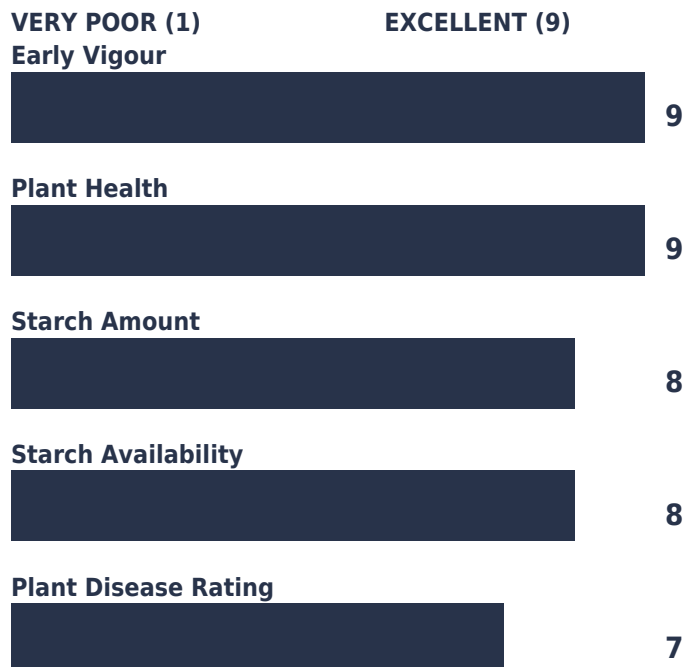

HIGHLIGHTS

- Standard of silage and grazing corn
- White cobs for more palatable silage
- Rapid grain setup for maturity

AGRONOMY NOTES

LF 728R is similar plant height and ear height vs LF 755RR. LF 728R has exceptional seedling vigour. Ears are large and grithy with medium grain texture. Plants flower similar to LF 755RR. Position in adapted maturity zone for optimum performance.

FEATURES

CHU: 2300 **RM:** 74

TRAITS AND TECHNOLOGY

Roundup Ready® Corn 2

PRODUCT CHARACTERISTICS

Final Population	28-30
CHU 50% Silk	1319
Emergence	Excellent
Flowering	Early
Anther Colour	Purple
Glume Colour	Green
Silk Colour	Purpling
Ear Height	Medium
Leaf Angle	Upright

PLANT HEIGHT

EAR CHARACTERISTICS

Ear Type	Semi-Determinate
Kernel Texture	Medium
Cob Colour	White
Husk Cover	Adequate
Shank Length	Medium
Harvest Position	Upright