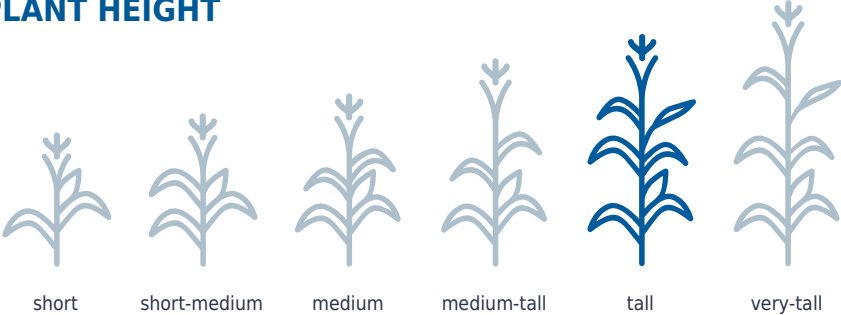

TRAITS AND TECHNOLOGY

VT Double PRO® RIB Complete® Corn

PRODUCT CHARACTERISTICS

Final Population	34-36
CHU 50% Silk	1600

PLANT HEIGHT

EAR CHARACTERISTICS

Kernel Texture Medium
