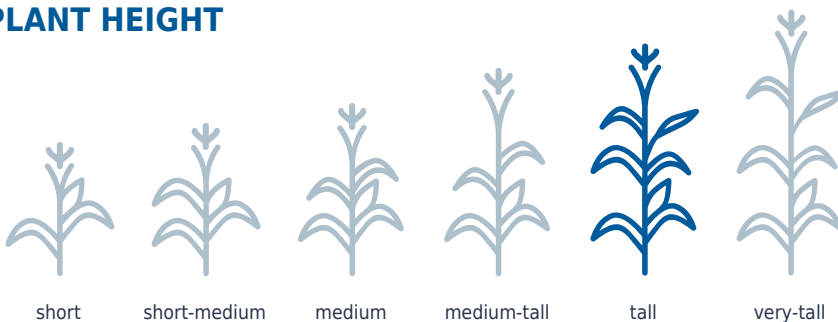

## AGRONOMY NOTES

## PRODUCT CHARACTERISTICS

Final Population 32-34  
CHU 50% Silk 1470

## PLANT HEIGHT

---