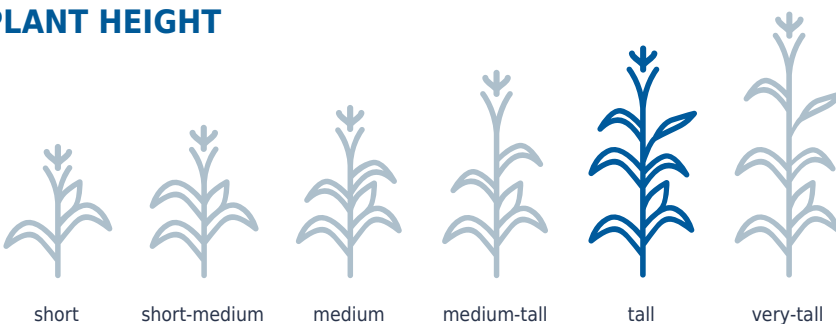

 **Agrisure Duracade**
5122 E-Z Refuge[®]

Agrisure Duracade[®]

PRODUCT CHARACTERISTICS

Final Population **32-34**
CHU 50% Silk **1470**

VERY POOR (1)

EXCELLENT (9)

Early Vigour

Plant Health

Starch Amount

Starch Availability

Plant Disease Rating

PLANT HEIGHT

EAR CHARACTERISTICS

Kernel Texture Medium

DISEASE RATINGS

Disease ratings are based on the severity of infection.

VERY POOR (1)

EXCELLENT (9)

Anthracnose

7

NCLB

8
