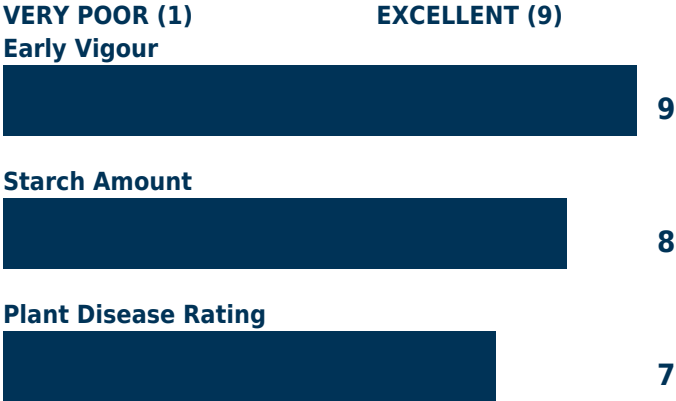

MS 8270R

HIGHLIGHTS

Strong agronomics. Extended stay-green preserves silage quality.

AGRONOMY NOTES

Tall, robust plant type.

FEATURES

CHU: 2450 RM: 82  NEW PRODUCT

TRAITS AND TECHNOLOGY

PRODUCT CHARACTERISTICS

Final Population 30-32
CHU 50% Silk 1370

PLANT HEIGHT

EAR CHARACTERISTICS

Kernel Texture Medium
