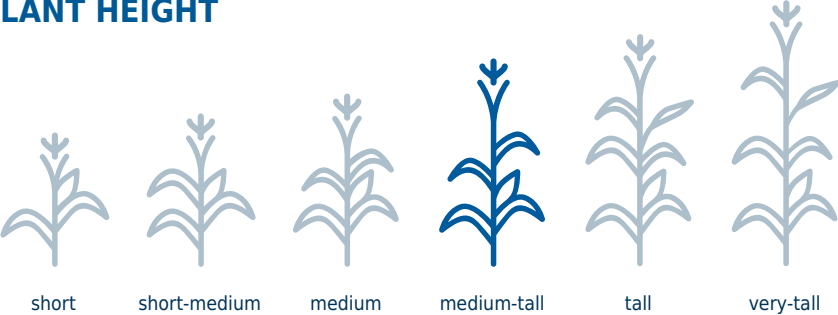

MS 8270R

HIGHLIGHTS

Strong agronomics. Extended stay-green preserves silage quality.

AGRONOMY NOTES

Tall, robust plant type.

FEATURES

CHU: 2450 RM: 82  NEW PRODUCT

TRAITS AND TECHNOLOGY

PRODUCT CHARACTERISTICS

Final Population 30-32
CHU 50% Silk 1370

PLANT HEIGHT

EAR CHARACTERISTICS

Kernel Texture Medium
