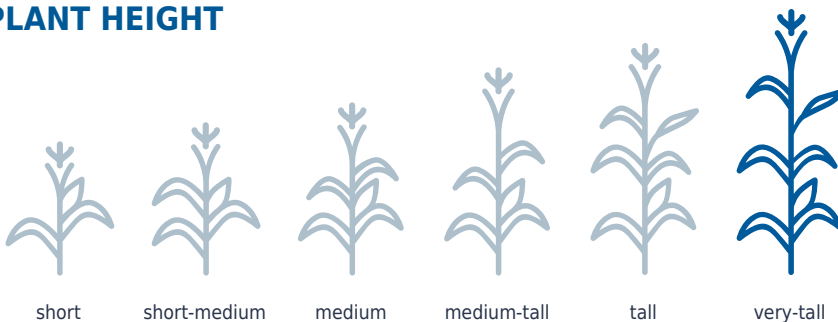

HIGHLIGHTS

- Tall, robust plant type
- Extended stay-green preserves silage quality
- Strong agronomics

FEATURES
CHU: 2450 RM: 82
TRAITS AND TECHNOLOGY

Roundup Ready® Corn 2

PRODUCT CHARACTERISTICS

 Final Population **30-32**
 CHU 50% Silk **1370**

PLANT HEIGHT

short short-medium medium medium-tall tall very-tall

EAR CHARACTERISTICS

Kernel Texture Medium
