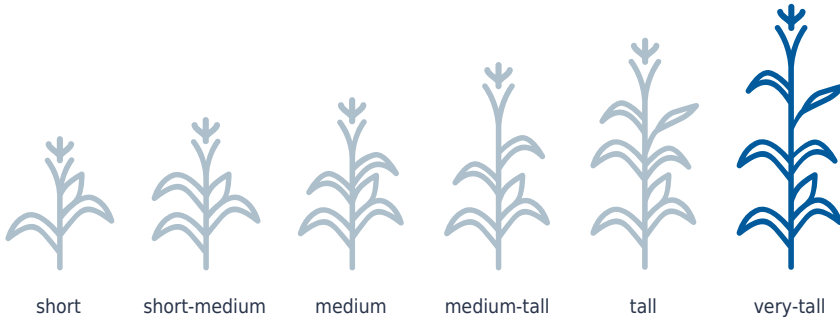

## AGRONOMY NOTES

MS 8022R has exceptional spring vigour and early season growth – towering over many hybrids. Plants have tall height with moderate to high ear placement. This hybrid flowers early for its maturity and sets up grain quickly after pollination. Ears are cylinder with good tip fill. Husk cover is average. Plant health is very good but could benefit from a fungicide in eastern Canada. Position in and north of maturity zone at moderate populations.

## TRAITS AND TECHNOLOGY

Roundup Ready® Corn 2

## PRODUCT CHARACTERISTICS

Final Population      32-34  
 CHU 50% Silk        1298

## PLANT HEIGHT

short

short-medium

medium

medium-tall

tall

very-tall

---