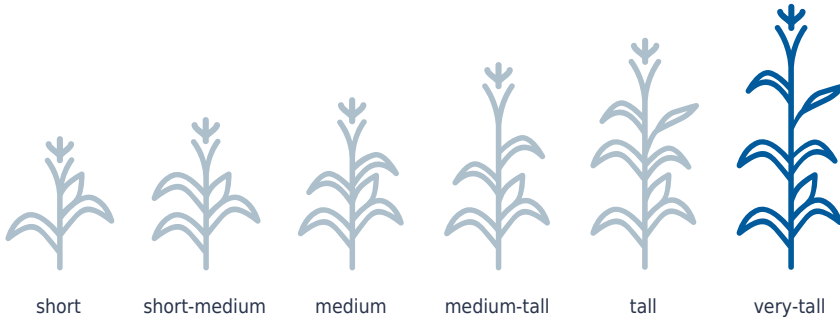

HIGHLIGHTS

- Industry-leading early-season vigour
- Rapid grain set for early geography
- Large harvest window

AGRONOMY NOTES

MS 8022R has exceptional spring vigour and early season growth – towering over many hybrids. Plants have tall height with moderate to high ear placement. This hybrid flowers early for its maturity and sets up grain quickly after pollination. Ears are cylinder with good tip fill. Husk cover is average. Plant health is very good but could benefit from a fungicide in eastern Canada. Position in and north of maturity zone at moderate populations.

FEATURES

CHU: 2250 **RM:** 75

TRAITS AND TECHNOLOGY

Roundup Ready® Corn 2

PRODUCT CHARACTERISTICS

Final Population 32-34
 CHU 50% Silk 1298

PLANT HEIGHT

EAR CHARACTERISTICS

Kernel Texture Medium
Cob Colour White
