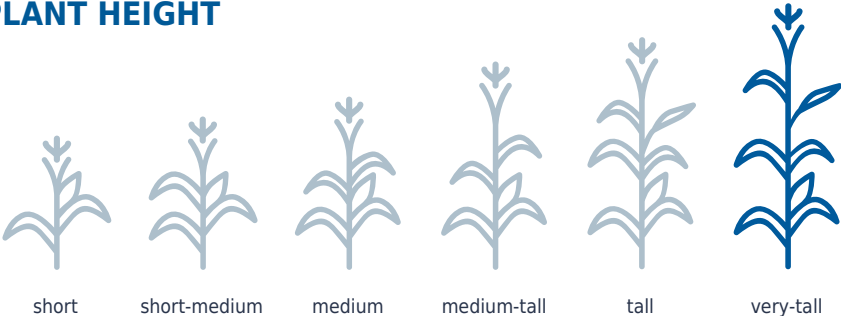

HIGHLIGHTS

- Early flowering allows northern adaptation
- Impressive stay-green optimizes feed quality
- High-tonnage conventional hybrid option

FEATURES

CHU: 2250 RM: 75  NEW PRODUCT

TRAITS AND TECHNOLOGY

Conventional

PRODUCT CHARACTERISTICS

Final Population 32-34  
CHU 50% Silk 1298

PLANT HEIGHT

---

## **EAR CHARACTERISTICS**

Kernel Texture      Medium

---