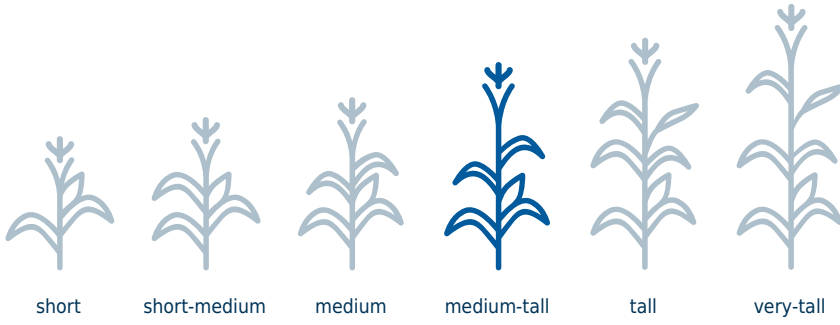

MS 7733DBR

HIGHLIGHTS

- Proven genetics
- Early flowering allows northern movement
- Increased starch availability
- White cobs for more palatable silage

AGRONOMY NOTES

MS 7733DBR combines insect protection with silage specific yield. Plants are tall stature with moderate to high ear placement. Ears are large with 16 kernel rows. Kernels are deep and moderate texture. Cobs are white to increase palatability. Husk cover is adequate to short and ear tips fill well. Plants have very good health and stay green. Position in and north of maturity zone at moderate populations for optimum performance.

FEATURES

CHU: 2350 RM: 77

NEW PRODUCT

RIB

TRAITS AND TECHNOLOGY

VT Double PRO® RIB Complete® Corn

PRODUCT CHARACTERISTICS

Final Population 30-35

PLANT HEIGHT

EAR CHARACTERISTICS

Kernel Texture Medium
Cob Colour White