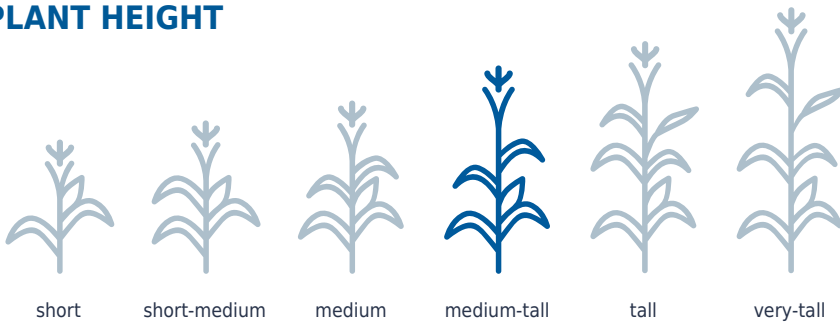

HIGHLIGHTS

- Above-ground insect protection
- Early flowering allows northern movement
- Increased starch availability

FEATURES

CHU: 2350 RM: 77  RIB

TRAITS AND TECHNOLOGY

VT Double PRO® RIB Complete® Corn

PRODUCT CHARACTERISTICS

Final Population 28-30
 CHU 50% Silk 1337

PLANT HEIGHT

EAR CHARACTERISTICS

Kernel Texture	Medium
Cob Colour	White