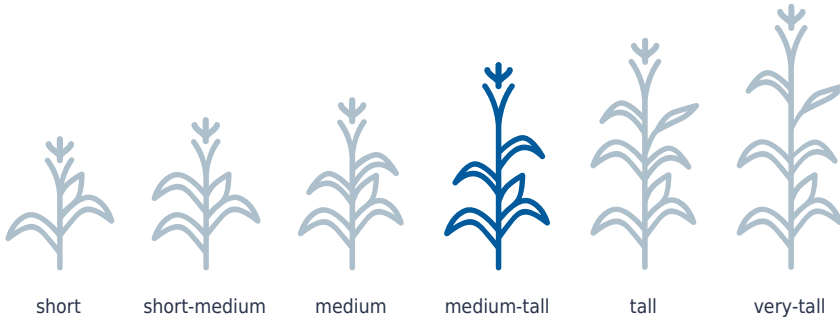

FEATURES

CHU: 2900 **RM:** 98

TRAITS AND TECHNOLOGY

Conventional

PRODUCT CHARACTERISTICS

Final Population 34-36
 CHU 50% Silk 1649
 Flowering Medium

PLANT HEIGHT

EAR CHARACTERISTICS

VERY POOR (1)
Test Weight

EXCELLENT (9)

8

DISEASE RATINGS

Disease ratings are based on the severity of infection.

VERY POOR (1)
NCLB

EXCELLENT (9)

9