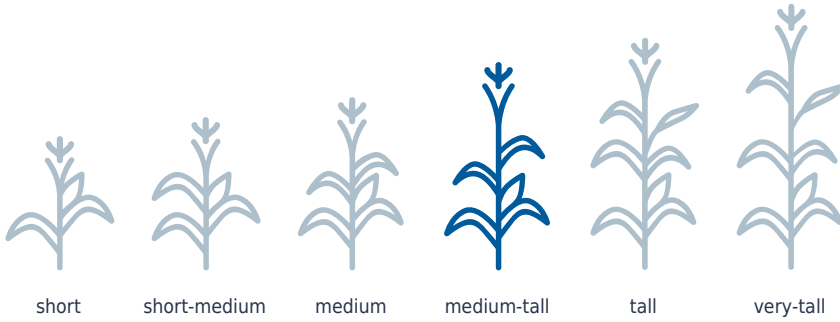

**FEATURES**

**CHU:** 2900 **RM:** 98

**TRAITS AND TECHNOLOGY**

Conventional

**PRODUCT CHARACTERISTICS**

Final Population      34-36  
 CHU 50% Silk        1649  
 Flowering             Medium

**PLANT HEIGHT**

## EAR CHARACTERISTICS

**VERY POOR (1)**  
Test Weight

**EXCELLENT (9)**

**8**