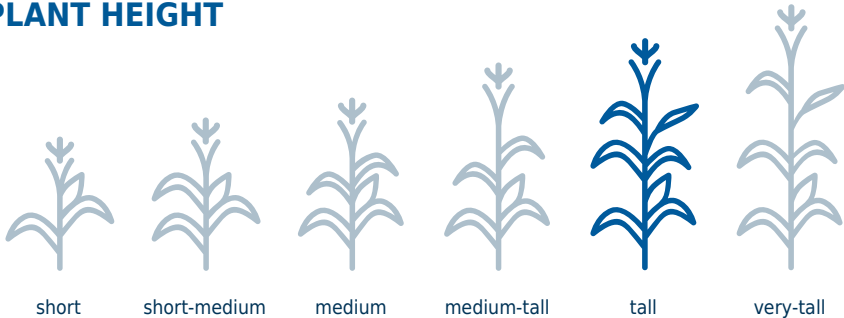

MZ 4821DBR

HIGHLIGHTS

Superior leaf-disease tolerance preserves quality. Flexible field positioning.

AGRONOMY NOTES

Impressive plant stature.

FEATURES

CHU: 3125 RM: 104  **NEW PRODUCT**  RIB

TRAITS AND TECHNOLOGY

VT Double PRO® RIB Complete® Corn

PRODUCT CHARACTERISTICS

Final Population 32-34
CHU 50% Silk 1677

PLANT HEIGHT

EAR CHARACTERISTICS

Kernel Texture Hard
