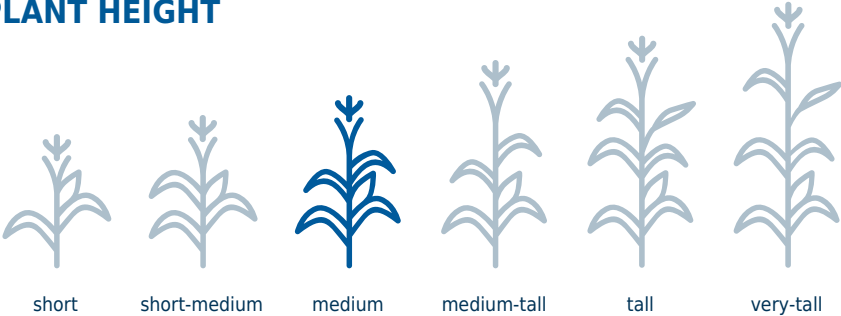

MZ 4608SMX

HIGHLIGHTS

- Large ears enhance starch quantity
- Elevated starch content
- Adapted north of zone

AGRONOMY NOTES

FEATURES

CHU: 3050 RM: 102  NEW PRODUCT

TRAITS AND TECHNOLOGY

SmartStax® RIB Complete® Corn

PRODUCT CHARACTERISTICS

Final Population	32-34
CHU 50% Silk	1680

PLANT HEIGHT

EAR CHARACTERISTICS

Kernel Texture Hard
