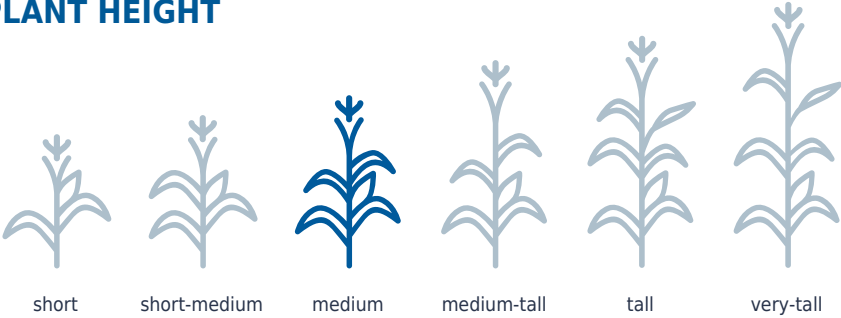

TRAITS AND TECHNOLOGY

SmartStax^{PRO}
RIB COMPLETE[®]

SmartStax[®] PRO RIB Complete[®] Corn

PRODUCT CHARACTERISTICS

Final Population 32-34
CHU 50% Silk 1700

PLANT HEIGHT

EAR CHARACTERISTICS

VERY POOR (1)