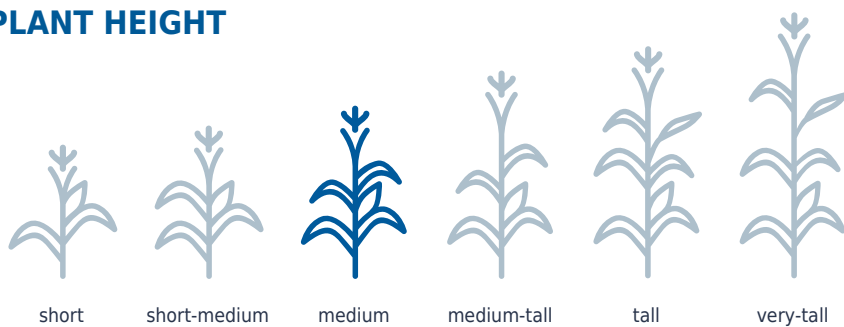

MZ 395X

HIGHLIGHTS

- Large, robust plant type
- White cob for increased digestability
- Early flowering for northern movement

AGRONOMY NOTES

MZ 395X has above average seedling vigour. Plants are medium-tall with medium-high ear placement. Ears are impressive, having deep kernels. Cobs are white for increased digestability. Plants flower early for their maturity. Stalk and root strength is very good. Position: Performs both north and south of maturity zone. Excels in heavier soil types.

FEATURES

CHU: 2850 **RM:** 96  **NEW PRODUCT**

TRAITS AND TECHNOLOGY

Conventional

PRODUCT CHARACTERISTICS

Final Population	30-32
Emergence	Average
Flowering	Early
Leaf Angle	Semi-Upright

VERY POOR (1)	EXCELLENT (9)
NDF	
	8
NDFd	
	8
Early Vigour	
	8
Plant Health	
	8
Starch Amount	
	9
Starch Availability	
	7
Plant Disease Rating	

PLANT HEIGHT

EAR CHARACTERISTICS

Ear Type	Semi-Determinate
Kernel Texture	Medium
Cob Colour	White
Husk Cover	Adequate
Shank Length	Medium
Harvest Position	Upright