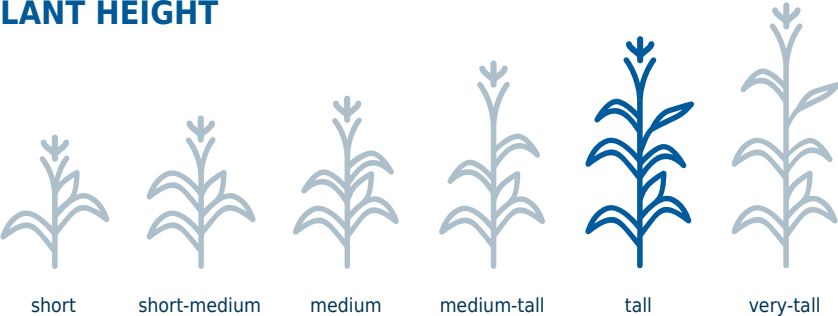

### PRODUCT CHARACTERISTICS

Final Population 32-34  
 CHU 50% Silk 1698

### PLANT HEIGHT