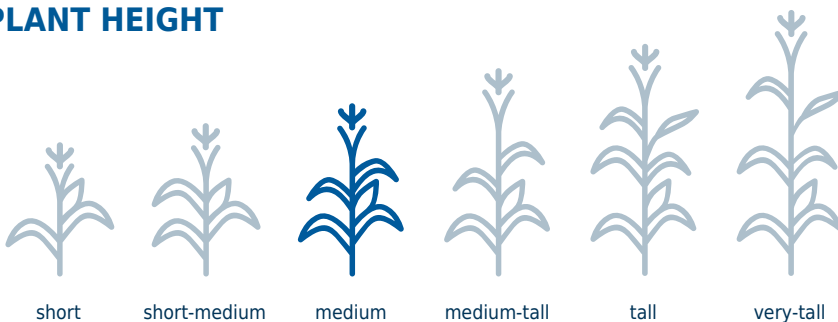

HIGHLIGHTS

- Excellent late season appearance
- Impressive grain quality
- Open husks allow fast grain drydown
- Adapted north and south of zone

AGRONOMY NOTES

MZ 3877SMX starts quickly as seedlings. Seedlings have dark appearance and upright leaves. MZ 3877SMX has moderate plant and ear height. Ears are long excellent grain quality. Husks open well aiding drydown. Plants have excellent fall intactness. Position in and north of maturity zone at moderate populations (32-35k).

FEATURES

CHU: 2925 **RM:** 98  **RIB**

TRAITS AND TECHNOLOGY

SmartStax® RIB Complete® Corn

PRODUCT CHARACTERISTICS

Final Population	32-35
CHU 50% Silk	1723
Emergence	Excellent
Flowering	Late

VERY POOR (1)	EXCELLENT (9)
Early Vigour	
	9
Stalk Strength	
	9
Plant Health	
	9
Drydown	
	9

PLANT HEIGHT

EAR CHARACTERISTICS

Ear Type	Semi-Determinate	VERY POOR (1)	EXCELLENT (9)
		Test Weight	
			9

DISEASE RATINGS

Disease ratings are based on the severity of infection.

	VERY POOR (1)	EXCELLENT (9)
Anthracnose		7
Goss's Wilt		5
NCLB		7