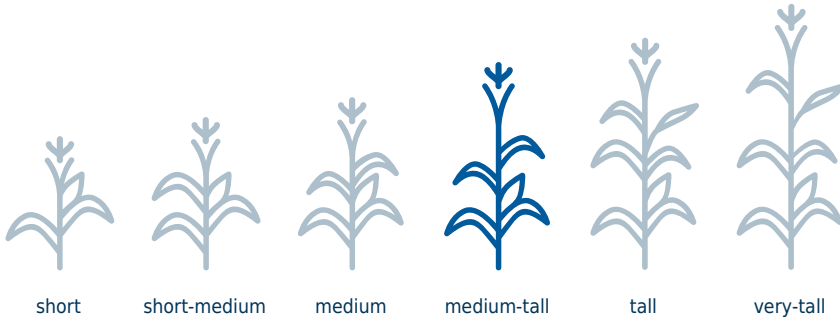

## TRAITS AND TECHNOLOGY

VT Double PRO® RIB Complete® Corn

## PRODUCT CHARACTERISTICS

Final Population	33-36
CHU 50% Silk	1698
Emergence	Very Good
Flowering	Late
Ear Height	Medium-High
Leaf Angle	Semi-Upright

## PLANT HEIGHT