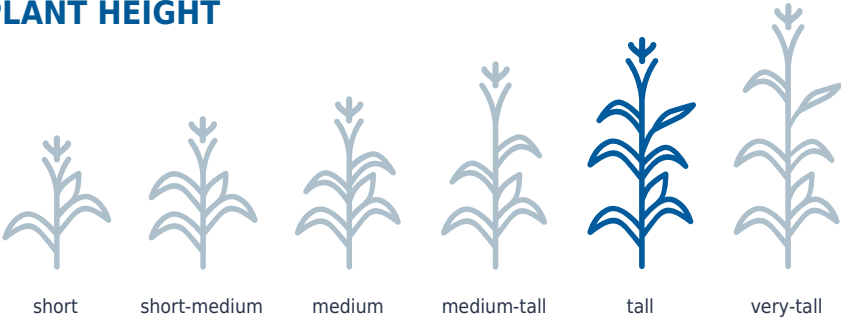

FEATURES

CHU: 2850 RM: 95  NEW PRODUCT  RIB

TRAITS AND TECHNOLOGY

VT Double PRO® RIB Complete® Corn

PRODUCT CHARACTERISTICS

Final Population 34-36
CHU 50% Silk 1600

PLANT HEIGHT

EAR CHARACTERISTICS