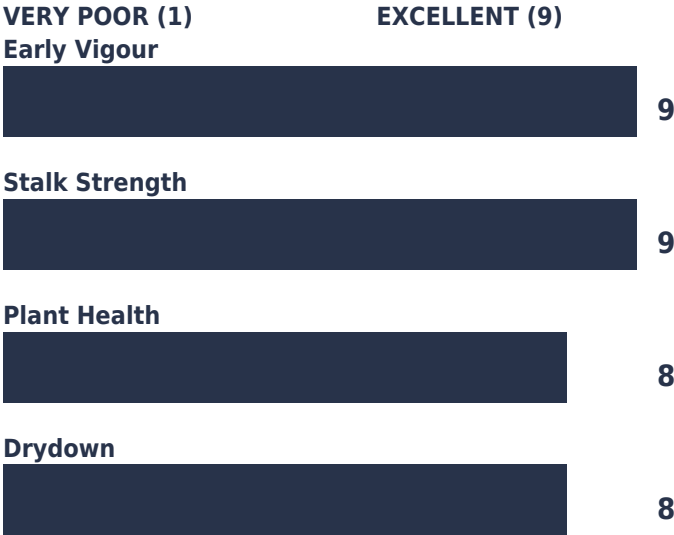

FEATURES

CHU: 2850 RM: 95  NEW PRODUCT  RIB

TRAITS AND TECHNOLOGY

VT Double PRO® RIB Complete® Corn

PRODUCT CHARACTERISTICS

Final Population 34-36
CHU 50% Silk 1600

PLANT HEIGHT

EAR CHARACTERISTICS

VERY POOR (1)	EXCELLENT (9)
Test Weight	
	
	8

DISEASE RATINGS

Disease ratings are based on the severity of infection.

VERY POOR (1)	EXCELLENT (9)
Anthracnose	
	
	8
NCLB	
	
	9