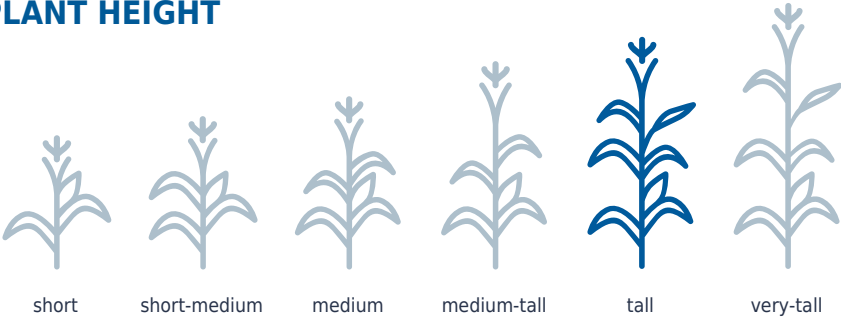

## AGRONOMY NOTES

## PRODUCT CHARACTERISTICS

Final Population 32-24  
CHU 50% Silk 1610

## PLANT HEIGHT

---