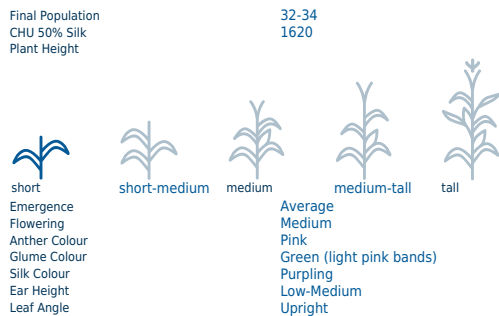

HIGHLIGHTS

- Consistent performance
- Exceptional plant health
- Impressive late season intactness
- Industry leading stalk strength

AGRONOMY NOTES

Plants have impressive plant health combined with strong stalks and stress tolerance. Plants are short in height with medium-low ear placement. Plants have average flower timing for their maturity. Ears are medium length and cylindrical with 16-18 rows. Husk cover is adequate/long. Position in and south of maturity zone.

CHU: 2800 **RM:** 94

TRAITS AND TECHNOLOGY

CONV

Conventional

PRODUCT CHARACTERISTICS

VERY POOR (1)

EXCELLENT (9)

Early Vigour

Stalk Strength

Root Strength

Stay Green

Plant Health

Harvest Appearance

Drydown