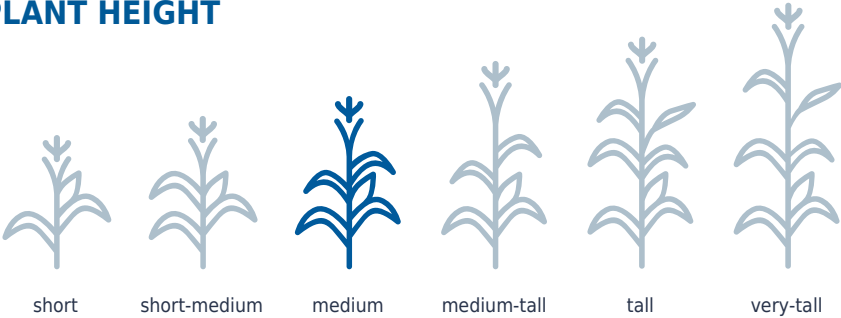

### AGRONOMY NOTES

### PRODUCT CHARACTERISTICS

Final Population 32-34  
CHU 50% Silk 1622

### PLANT HEIGHT

---