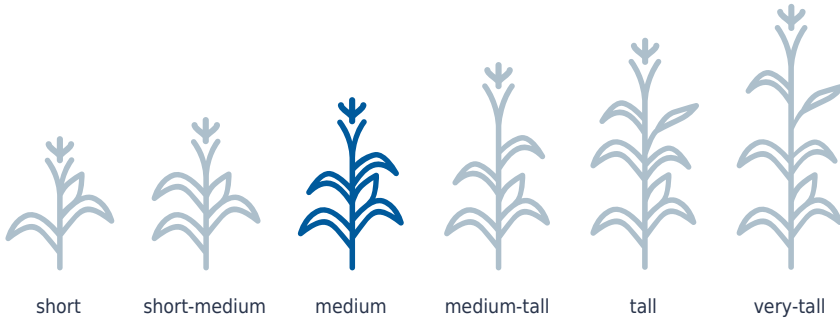

**HIGHLIGHTS**

- Impressive girthy ear with deep kernels
- Excellent stay green
- Outstanding seedling vigour

**FEATURES**
**CHU: 2700 RM: 90**
**TRAITS AND TECHNOLOGY**

Conventional

**PRODUCT CHARACTERISTICS**

Final Population	30-32
CHU 50% Silk	1534
Emergence	Excellent
Flowering	Medium
Anther Colour	Pink
Glume Colour	Green (red strips)
Silk Colour	Green (purpling)
Ear Height	Medium
Leaf Angle	Semi-Flat

**PLANT HEIGHT**

### EAR CHARACTERISTICS

Ear Type	Semi-Determinate	<b>VERY POOR (1)</b>	<b>EXCELLENT (9)</b>	
Cob Colour	Red	<b>Test Weight</b>		
Husk Cover	Adequate	[Redacted]		<b>8</b>
Shank Length	Medium			
Harvest Position	Horizontal			