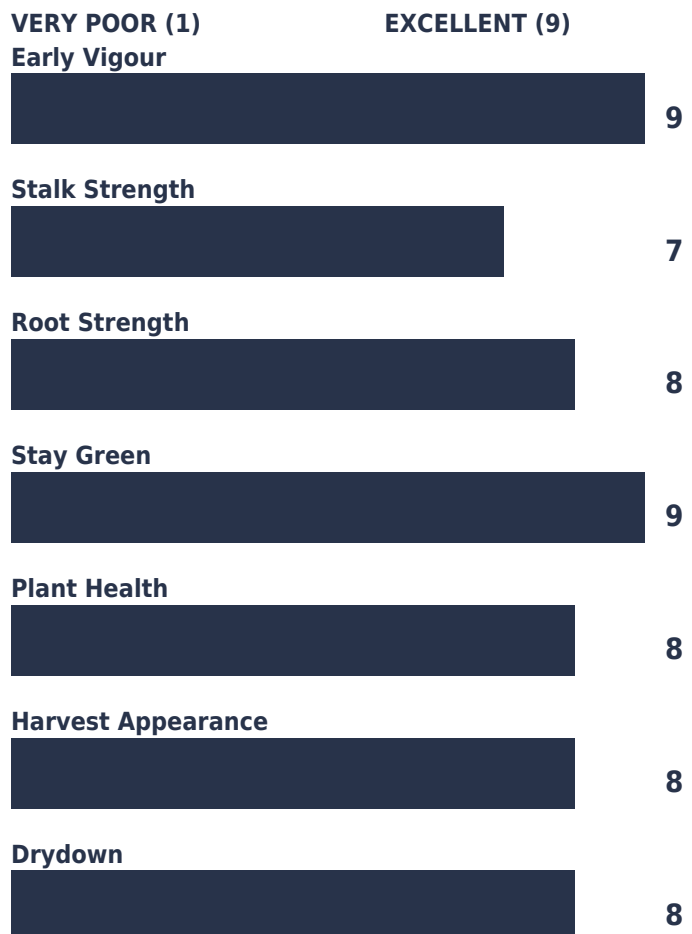

**HIGHLIGHTS**

- Impressive girthy ear with deep kernels
- Excellent stay green
- Outstanding seedling vigour

**FEATURES**
**CHU: 2700 RM: 90**
**TRAITS AND TECHNOLOGY**

Conventional

**PRODUCT CHARACTERISTICS**

Final Population	30-32
CHU 50% Silk	1534
Emergence	Excellent
Flowering	Medium
Anther Colour	Pink
Glume Colour	Green (red strips)
Silk Colour	Green (purpling)
Ear Height	Medium
Leaf Angle	Semi-Flat

**PLANT HEIGHT**

### EAR CHARACTERISTICS

Ear Type	Semi-Determinate	<b>VERY POOR (1)</b>	<b>EXCELLENT (9)</b>	
Cob Colour	Red	<b>Test Weight</b>		
Husk Cover	Adequate	[Redacted]		<b>8</b>
Shank Length	Medium			
Harvest Position	Horizontal			