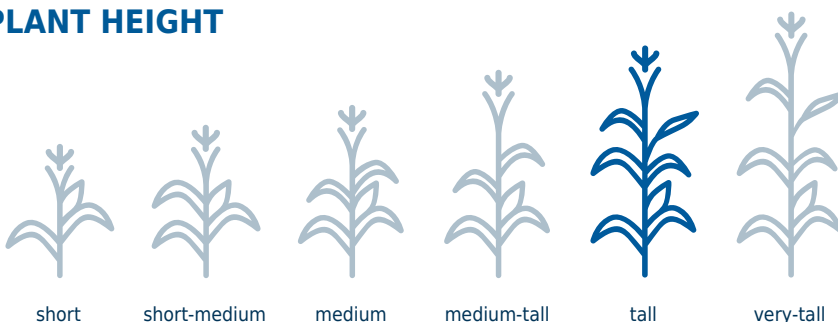

HIGHLIGHTS

- Reliable performance
- Impressive stalk strength
- Blocky ears with deep kernels
- Attractive harvest appearance

AGRONOMY NOTES

MZ 248X starts with strong spring vigour. Seedlings are very dark colour with upright leaves. Plants flower early for maturity. Ears are high on tall plants. Kernels are deep with average weight. Husks are longer and open well. Position in and north of zone for optimal yield. Plant under moderate populations (30-32K). Highly responsive to fungicide.

FEATURES

CHU: 2550 **RM:** 84

TRAITS AND TECHNOLOGY

CONV

Conventional

PRODUCT CHARACTERISTICS

Final Population	30-32
CHU 50% Silk	1515
Emergence	Excellent
Flowering	Medium

VERY POOR (1)
Early Vigour

EXCELLENT (9)

Stalk Strength

Plant Health

Drydown

PLANT HEIGHT

EAR CHARACTERISTICS

Ear Type	Semi-Determinate	VERY POOR (1)	EXCELLENT (9)
		Test Weight	
			7

DISEASE RATINGS