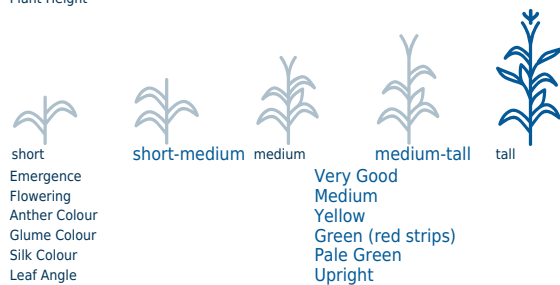

AGRONOMY NOTES

MZ 1624DBR has excellent seedling vigour. Plants are tall with medium ear placement. Plants flower slightly earlier vs MZ 1633DBR. Ears are 14-16 kernel rows with excellent grain quality. Long shanks show and impressive ear with husks that flare open at maturity. Husk cover is adequate. Stalks and roots remain strong through harvest. Position as a later option to MZ 1633DBR with stronger late season stalks and intactness.

Highlights

- **Strong agronomic package**
- **Rapid grain drydown**
- **Impressive plant health and intactness**

CHU: 2300 **RM:** 76

TRAITS AND TECHNOLOGY

VT Double PRO® RIB Complete® Corn

PRODUCT CHARACTERISTICS

Final Population
CHU 50% Silk
Plant Height

34-38
1345

Early Vigour

9

Stalk Strength

9

Root Strength

9

EAR CHARACTERISTICS

Ear Type	Semi-Determinate
Cob Colour	Red
Husk Cover	Adequate
Shank Length	Long
Harvest Position	Hanging

Test Weight

8

DISEASE RATINGS

Disease ratings are based on the severity of infection.