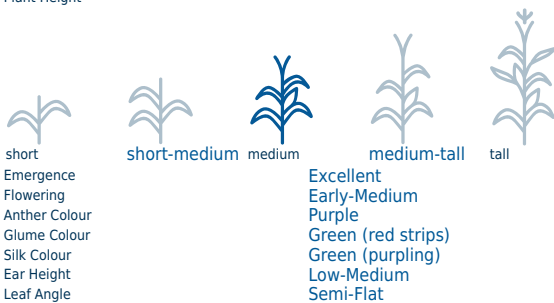

AGRONOMY NOTES

Solid agronomics. Rapid spring vigour transforms into early flowering plants with exceptional stalk strength. Ears are 16-20 rows around with deep kernels. Position in zone as a grain hybrid at moderate to higher populations. Strong dual purpose option. As a silage option it provides large robust plants with exceptional starch content and availability. Position as a dual purpose option in and north of its maturity zone.

Highlights

- **Ultra early flowering**
- **Strong stalks and roots**
- **Large, wide leaves**
- **Rapid spring vigour**
- **Impressive ear with increased starch availability**

CHU: 2050 **RM:** 71

TRAITS AND TECHNOLOGY

Roundup Ready® Corn 2

PRODUCT CHARACTERISTICS

Final Population
CHU 50% Silk
Plant Height

34-36
1125

Early Vigour

9

Plant Health

8

Starch Amount

9

Starch Availability

8

Plant Disease Rating

7

EAR CHARACTERISTICS

Ear Type	Semi-Determinate
Kernel Texture	Very Soft
Cob Colour	Pink
Husk Cover	Adequate-Short
Shank Length	Medium-Short
Harvest Position	Semi-Upright