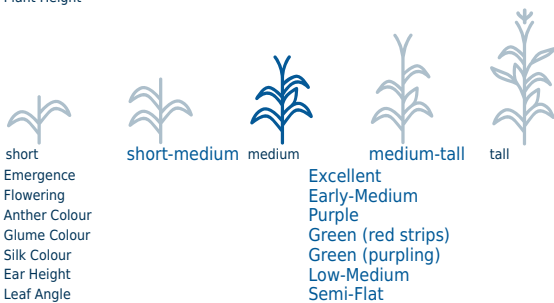

AGRONOMY NOTES

Solid agronomics. Rapid spring vigour transforms into early flowering plants with exceptional stalk strength. Ears are 16-20 rows around with deep kernels. Position in zone as a grain hybrid at moderate to higher populations. Strong dual purpose option. As a silage option it provides large robust plants with exceptional starch content and availability. Position as a dual purpose option in and north of its maturity zone.

Highlights

- **Ultra early flowering**
- **Strong stalks and roots**
- **Large, wide leaves**
- **Rapid spring vigour**
- **Impressive ear with increased starch availability**

CHU: 2050 **RM:** 71

TRAITS AND TECHNOLOGY

Roundup Ready® Corn 2

PRODUCT CHARACTERISTICS

Final Population
CHU 50% Silk
Plant Height

34-36
1382

Early Vigour

9

Starch Amount

9

Starch Availability

8

Plant Disease Rating

7

EAR CHARACTERISTICS

Ear Type	Semi-Determinate
Kernel Texture	Very Soft
Cob Colour	Pink
Husk Cover	Adequate-Short
Shank Length	Medium-Short
Harvest Position	Semi-Upright