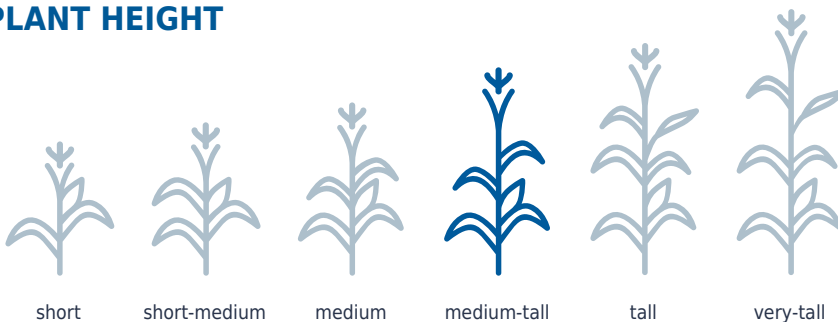

HIGHLIGHTS

- Early flowering allows movement north
- Aggressive seedling vigour for canopy establishment
- Excellent stalk strength to maximize grazing days

FEATURES

CHU: 1900 RM: 69  RIB

TRAITS AND TECHNOLOGY

VT Double PRO® RIB Complete® Corn

PRODUCT CHARACTERISTICS

Final Population 32-34
 CHU 50% Silk 1277

PLANT HEIGHT

EAR CHARACTERISTICS

Kernel Texture Medium
