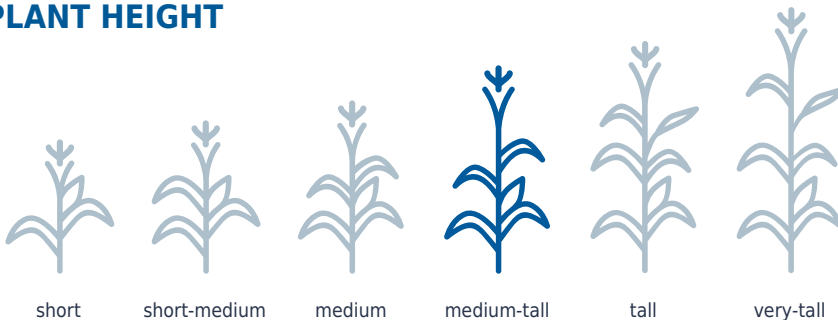

HIGHLIGHTS

- Early flowering allows movement north
- Aggressive seedling vigour for canopy establishment
- Excellent stalk strength to maximize grazing days

FEATURES

CHU: 1900 **RM:** 69  **RIB**

TRAITS AND TECHNOLOGY

VT Double PRO® RIB Complete® Corn

PRODUCT CHARACTERISTICS

Final Population 32-34
 CHU 50% Silk 1277

PLANT HEIGHT

EAR CHARACTERISTICS

Kernel Texture Medium
