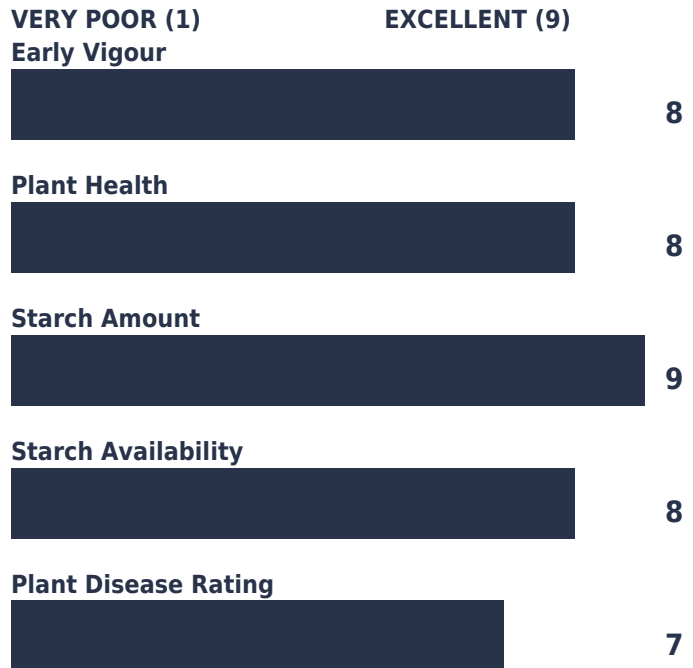

HIGHLIGHTS

- Early flowering allows movement north
- Aggressive seedling vigour
- Rapid starch accumulation

FEATURES

CHU: 1900 RM: 69  RIB

TRAITS AND TECHNOLOGY

VT Double PRO® RIB Complete® Corn

PRODUCT CHARACTERISTICS

Final Population 32-34
 CHU 50% Silk 1277

PLANT HEIGHT

EAR CHARACTERISTICS

Kernel Texture Medium

DISEASE RATINGS

Disease ratings are based on the severity of infection.

VERY POOR (1)

EXCELLENT (9)