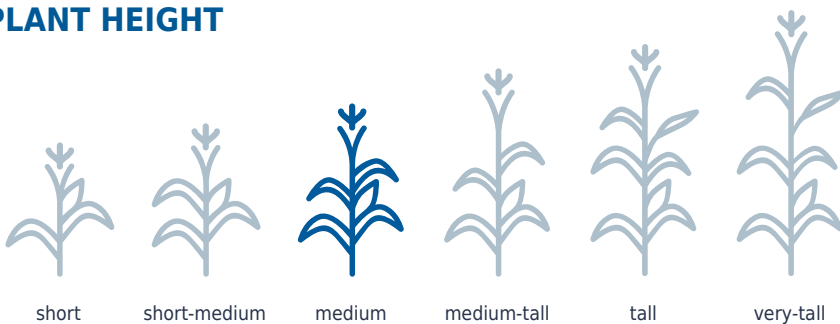

HIGHLIGHTS

- Early flowering allows movement north
- Aggressive seedling vigour
- Rapid starch accumulation

FEATURES

CHU: 1900 RM: 69  RIB

TRAITS AND TECHNOLOGY

VT Double PRO® RIB Complete® Corn

PRODUCT CHARACTERISTICS

Final Population 32-34
 CHU 50% Silk 1277

PLANT HEIGHT

EAR CHARACTERISTICS

Kernel Texture Medium

DISEASE RATINGS

Disease ratings are based on the severity of infection.

VERY POOR (1)

EXCELLENT (9)