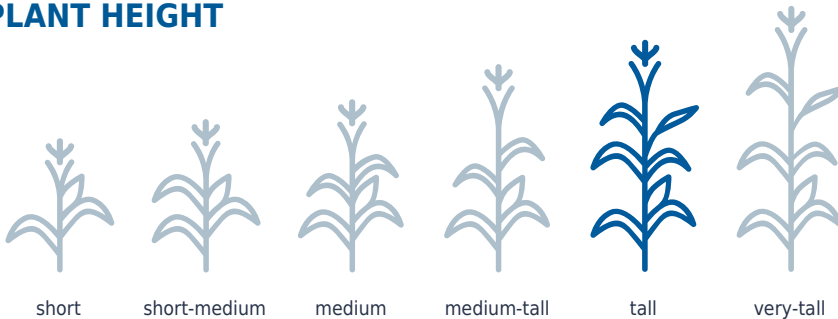

HIGHLIGHTS

- Proven performance
- Large ears with soft kernel texture
- Robust plant type

AGRONOMY NOTES

FEATURES

CHU: 2450 **RM:** 82  RIB

PRODUCT CHARACTERISTICS

Final Population 30-32
 CHU 50% Silk 1589

VERY POOR (1)	EXCELLENT (9)
Early Vigour	
	8
Starch Amount	
	8
Starch Availability	
	8
Plant Disease Rating	
	7

PLANT HEIGHT

EAR CHARACTERISTICS

Kernel Texture Soft
