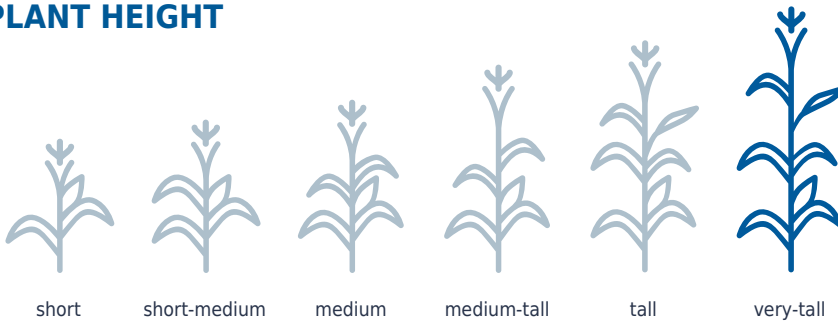

## AGRONOMY NOTES

## FEATURES

**CHU:** 2450 **RM:** 82

## PRODUCT CHARACTERISTICS

Final Population      30-32  
 CHU 50% Silk        1370

## PLANT HEIGHT