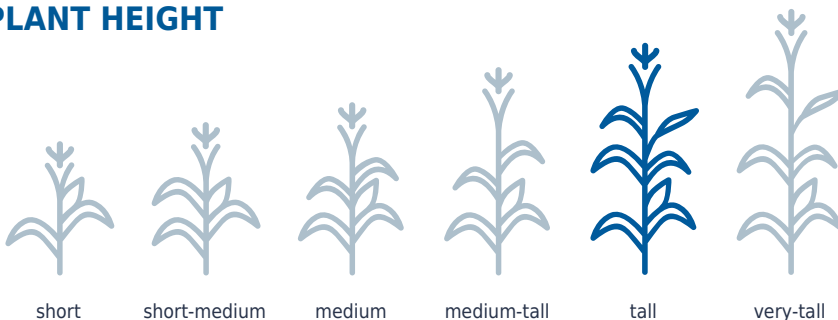

HIGHLIGHTS

- Strong stalks allow additional grazing days
- Early flowering allows northern adaptation
- Impressive stay-green optimizes feed quality

AGRONOMY NOTES
FEATURES
CHU: 2250 RM: 75
TRAITS AND TECHNOLOGY

Roundup Ready® Corn 2

PRODUCT CHARACTERISTICS

 Final Population 32-34
 CHU 50% Silk 1298

PLANT HEIGHT

EAR CHARACTERISTICS

Kernel Texture Medium
