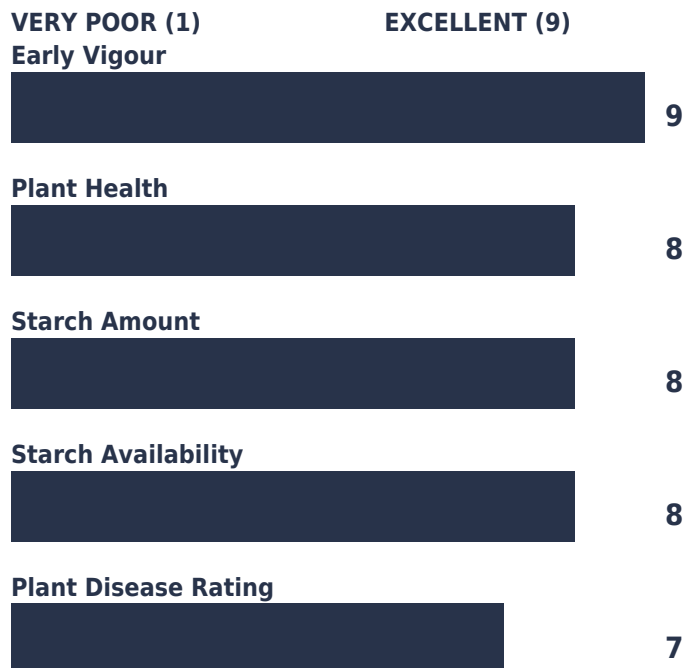

HIGHLIGHTS

- Increased starch availability
- Aggressive seedling vigour
- Robust plant stature
- White cobs for more palatable silage

AGRONOMY NOTES

Aggressive seedling vigour allows for rapid emergence and canopy closure. Seedlings develop into large, robust plants with wide leaves. Large ears have kernels with soft texture to increase digestibility. White cobs increase feed palatability. Early flowering allows movement north of zone. Position under moderate populations.

FEATURES

CHU: 2200 **RM:** 74

TRAITS AND TECHNOLOGY

Roundup Ready® Corn 2

PRODUCT CHARACTERISTICS

Final Population	28-32
CHU 50% Silk	1345
Emergence	Excellent
Flowering	Early-Medium
Ear Height	Medium
Leaf Angle	Semi-Upright

PLANT HEIGHT

EAR CHARACTERISTICS

Ear Type	Semi-Determinate
Kernel Texture	Soft
Cob Colour	White
Husk Cover	Adequate
Shank Length	Medium
Harvest Position	Horizontal-Hanging

DISEASE RATINGS

Disease ratings are based on the severity of infection.