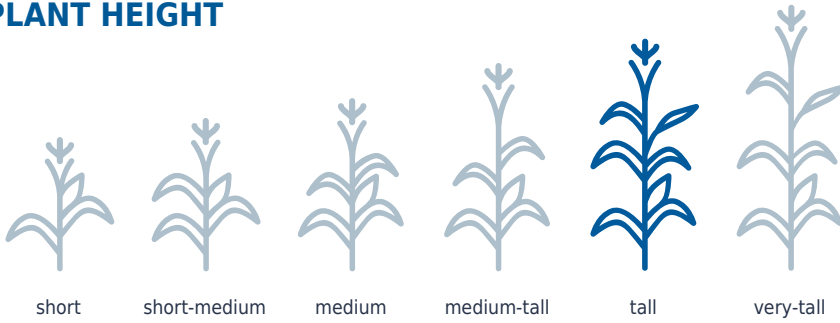

HIGHLIGHTS

- Increased starch availability
- Aggressive seedling vigour
- Robust plant stature
- White cobs for more palatable silage

AGRONOMY NOTES

Aggressive seedling vigour allows for rapid emergence and canopy closure. Seedlings develop into large, robust plants with wide leaves. Large ears have kernels with soft texture to increase digestibility. White cobs increase feed palatability. Early flowering allows movement north of zone. Position under moderate populations.

FEATURES

CHU: 2200 **RM:** 74

TRAITS AND TECHNOLOGY

Roundup Ready® Corn 2

PRODUCT CHARACTERISTICS

Final Population	28-32
CHU 50% Silk	1345
Emergence	Excellent
Flowering	Early-Medium
Ear Height	Medium
Leaf Angle	Semi-Upright

PLANT HEIGHT

EAR CHARACTERISTICS

Ear Type	Semi-Determinate
Kernel Texture	Soft
Cob Colour	White
Husk Cover	Adequate
Shank Length	Medium
Harvest Position	Horizontal-Hanging

DISEASE RATINGS

Disease ratings are based on the severity of infection.