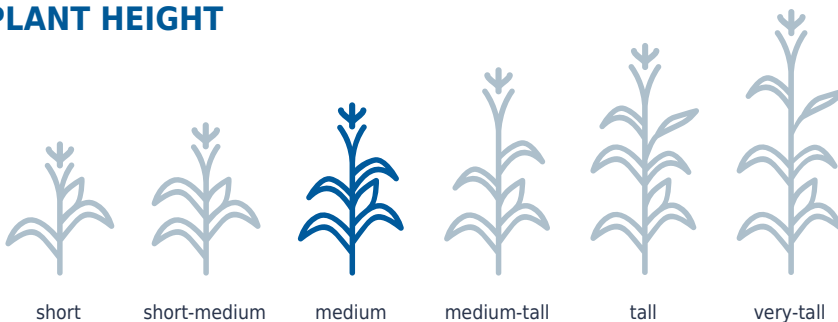

HIGHLIGHTS

- Rapid grain setup for maturity
- Solid agronomics promote yield
- Early grain set reduces risk north of zone

AGRONOMY NOTES
FEATURES
CHU: 1950 RM: 69
TRAITS AND TECHNOLOGY

Roundup Ready® Corn 2

PRODUCT CHARACTERISTICS

 Final Population 28-32
 CHU 50% Silk 1325

PLANT HEIGHT

short short-medium medium medium-tall tall very-tall

EAR CHARACTERISTICS

Kernel Texture Soft
