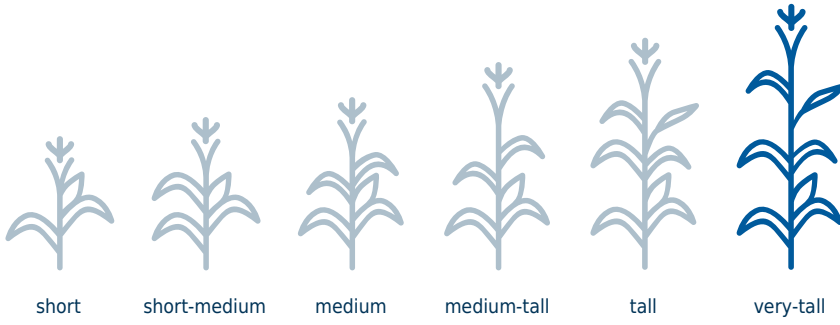

MS 0330R

HIGHLIGHTS

- Massive plant stature
- Strong agronomics
- Increased starch availability
- Strong disease tolerance

AGRONOMY NOTES

MS 0330R is a large robust plant with wide leaves and large blocky ear. Plants are very tall with high ear placement. Leaves are wide with an upright orientation. Leaf disease tolerance is excellent. Ears are moderate length with 18-22 kernel rows. Husk cover is longer. Position in and south of maturity zone at moderate populations.

FEATURES

CHU: 2950 RM: 99  NEW PRODUCT

TRAITS AND TECHNOLOGY

PRODUCT CHARACTERISTICS

Final Population 30-32
 CHU 50% Silk 1700

PLANT HEIGHT

EAR CHARACTERISTICS

Kernel Texture Soft