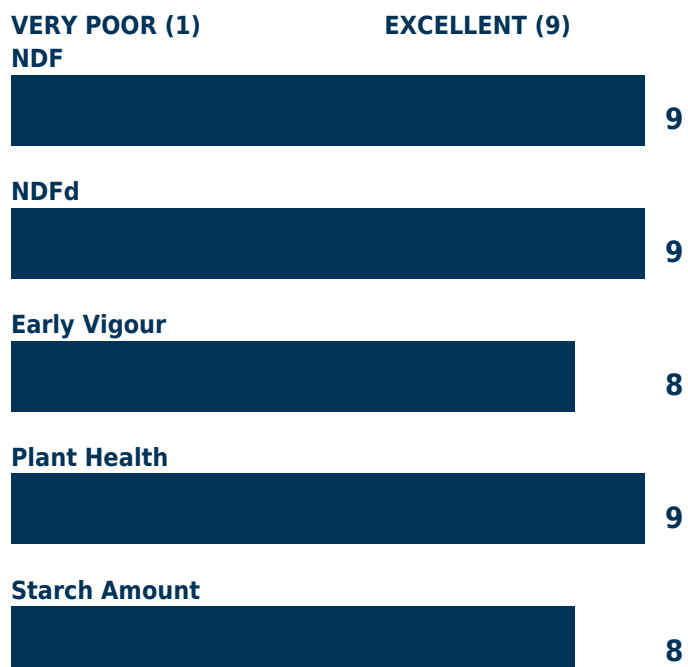

Position at moderate populations; north and south of adapted maturity zone.

Management Tip - adjust ration to account for increased starch digestibility.

FEATURES

CHU: 2750 RM: 91  NEW PRODUCT

TRAITS AND TECHNOLOGY

Roundup Ready® Corn 2

PRODUCT CHARACTERISTICS

Final Population	27-30
CHU 50% Silk	1614
Emergence	Very Good
Flowering	Medium
Anther Colour	Pink
Glume Colour	Pink
Silk Colour	Purpling
Ear Height	Medium
Leaf Angle	Semi-Upright

Starch Availability

Plant Disease Rating

PLANT HEIGHT

EAR CHARACTERISTICS

Ear Type	Flex
Kernel Texture	Very Soft
Cob Colour	White
Husk Cover	Adequate
Shank Length	Medium
Harvest Position	Semi-Upright