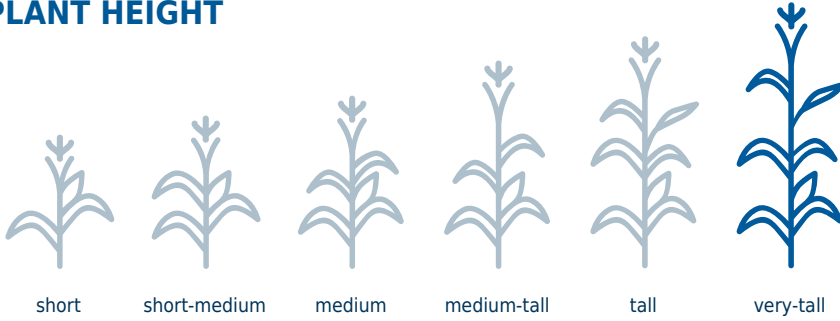

Position at moderate populations; north and south of adapted maturity zone.

Management Tip - adjust ration to account for increased starch digestibility.

FEATURES

CHU: 2750 RM: 91  NEW PRODUCT

TRAITS AND TECHNOLOGY

Roundup Ready® Corn 2

PRODUCT CHARACTERISTICS

Final Population	27-30
CHU 50% Silk	1614
Emergence	Very Good
Flowering	Medium
Anther Colour	Pink
Glume Colour	Pink
Silk Colour	Purpling
Ear Height	Medium
Leaf Angle	Semi-Upright

Starch Availability

Plant Disease Rating

PLANT HEIGHT

EAR CHARACTERISTICS

Ear Type	Flex
Kernel Texture	Very Soft
Cob Colour	White
Husk Cover	Adequate
Shank Length	Medium
Harvest Position	Semi-Upright