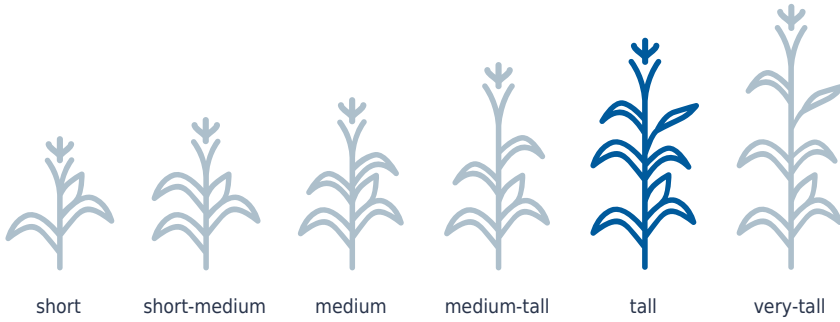

HIGHLIGHTS

- Large, robust stature for maturity
- Adapted for movement north
- Very good plant health
- Enhanced trait package

FEATURES

CHU: 2600 **RM:** 87  RIB

TRAITS AND TECHNOLOGY

SmartStax® RIB Complete® Corn

PRODUCT CHARACTERISTICS

Final Population	28-32
CHU 50% Silk	1610
Emergence	Very Good
Flowering	Medium-Late
Ear Height	Medium
Leaf Angle	Semi-Flat

VERY POOR (1)	EXCELLENT (9)
NDF	
	8
NDFd	
	8
Early Vigour	
	8
Plant Health	
	8
Starch Amount	
	8
Starch Availability	
	8
Plant Disease Rating	
	8

PLANT HEIGHT

EAR CHARACTERISTICS

Ear Type	Flex
Kernel Texture	Medium
Cob Colour	Pink
Husk Cover	Adequate
Shank Length	Medium
Harvest Position	Horizontal-Hanging

DISEASE RATINGS

Disease ratings are based on the severity of infection.