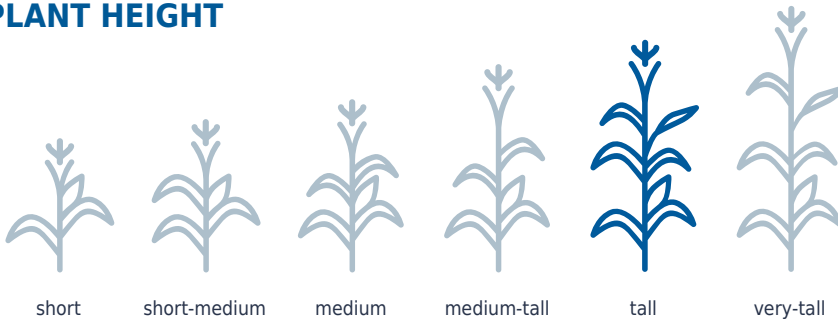

HIGHLIGHTS

- Large, robust stature for maturity
- Adapted for movement north
- Enhanced trait package

FEATURES

CHU: 2600 **RM:** 87  RIB

PRODUCT CHARACTERISTICS

Final Population **28-32**
 CHU 50% Silk **1610**

	VERY POOR (1)	EXCELLENT (9)
Early Vigour		
		8
Starch Amount		
		8
Starch Availability		
		8
Plant Disease Rating		
		8

PLANT HEIGHT

EAR CHARACTERISTICS

Kernel Texture Medium
