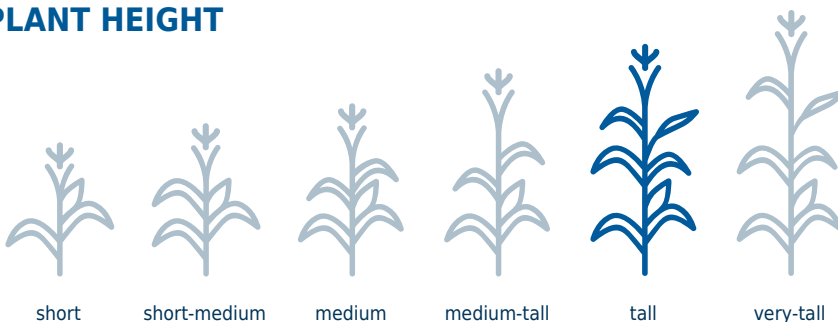

PRODUCT CHARACTERISTICS

Final Population 34-36
 CHU 50% Silk 1620

VERY POOR (1)

EXCELLENT (9)

Early Vigour

Stalk Strength

Plant Health

Drydown

PLANT HEIGHT

EAR CHARACTERISTICS

VERY POOR (1)
Test Weight

EXCELLENT (9)

9

DISEASE RATINGS

Disease ratings are based on the severity of infection.

VERY POOR (1)
NCLB