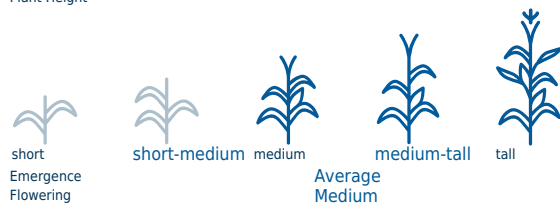

AGRONOMY NOTES

E53G52 R starts with average seedling vigour. Plants are moderate height. Ears are girthy with 16-18 rows of deep kernels. Husks are a bit longer and open well at harvest. Stalks remain strong throughout the fall. Excels under variable soil types but has top end yield for fertile fields. Position at moderate populations (34-36k).

Highlights

- **Top end yield potential**
- **Blocky ears with deep kernels**
- **Open husks allow fast grain drydown**
- **Reliable on variable soils**

CHU: 2550 **RM:** 83

TRAITS AND TECHNOLOGY

VT Double PRO® RIB Complete® Corn

PRODUCT CHARACTERISTICS

Final Population
CHU 50% Silk
Plant Height

34-36
1486

Early Vigour

9

Stalk Strength

9

Plant Health