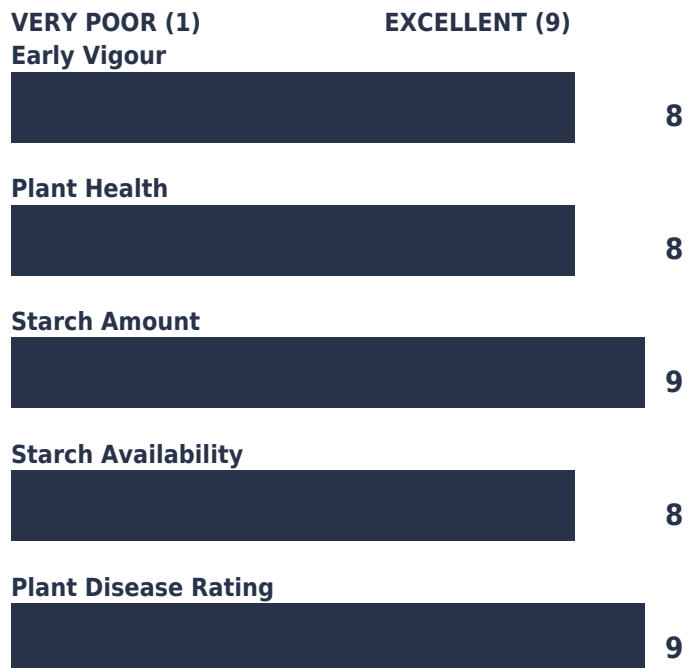

HIGHLIGHTS

- Industry leading silage performance
- High starch content
- Outstanding agronomics
- Early flowering allows movement north

AGRONOMY NOTES
FEATURES
CHU: 2300 RM: 77
TRAITS AND TECHNOLOGY

Roundup Ready® Corn 2

PRODUCT CHARACTERISTICS

Final Population	33-36
CHU 50% Silk	1374
Flowering	Early

PLANT HEIGHT

EAR CHARACTERISTICS

Kernel Texture Medium

DISEASE RATINGS

Disease ratings are based on the severity of infection.

VERY POOR (1)

EXCELLENT (9)

Anthracnose

6

NCLB

8