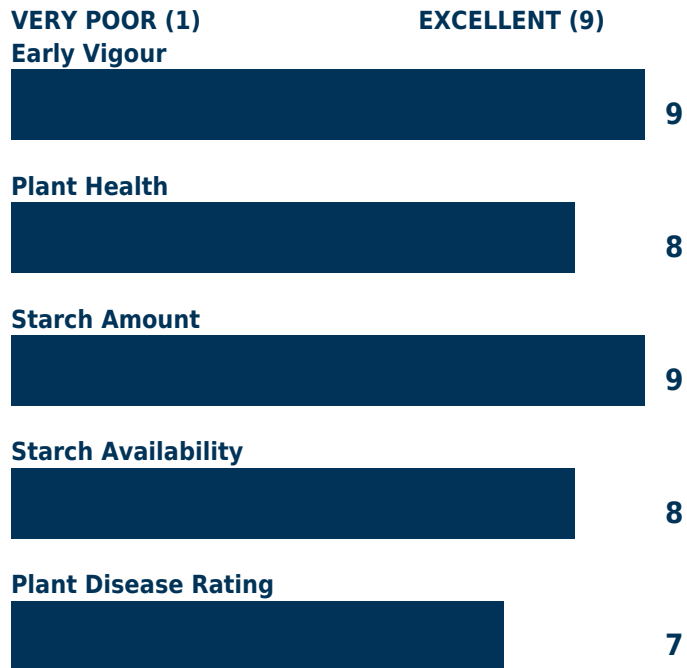

HIGHLIGHTS

- Early flowering allows movement north
- Rapid grain set for early geography
- Increased starch quality
- Tolerates cold climate well

AGRONOMY NOTES

E46J77 R combine ultra early flowering with rapid grain set. Plants have exceptional spring vigour. Plants are tall height with moderate ear height. Flowering date is early for maturity. Ears are long and slender with dense grain. Grain sets up quickly for excellent starch quantity in early zones. Plants have average tolerance to Goss's Wilt and NCLB. Position in and north of maturity zone either.

CHU: 2100 **RM:** 72

TRAITS AND TECHNOLOGY

Agrisure® GT

PRODUCT CHARACTERISTICS

EAR CHARACTERISTICS

Kernel Texture Medium

DISEASE RATINGS

Disease ratings are based on the severity of infection.

VERY POOR (1)

EXCELLENT (9)

Anthracnose

7

NCLB

6