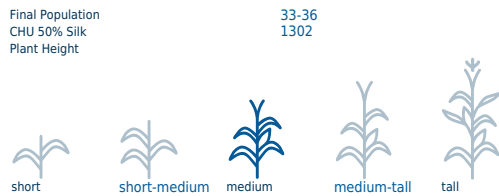

HIGHLIGHTS

- Early flowering allows movement north
- Rapid grain set for early geography
- Increased starch quality
- Tolerates cold climate well

AGRONOMY NOTES

E46J77 R combine ultra early flowering with rapid grain set. Plants have exceptional spring vigour. Plants are tall height with moderate ear height. Flowering date is early for maturity. Ears are long and slender with dense grain. Grain sets up quickly for excellent starch quantity in early zones. Plants have average tolerance to Goss's Wilt and NCLB. Position in and north of maturity zone either.

CHU: 2100 **RM:** 72

TRAITS AND TECHNOLOGY

Agrisure® GT

PRODUCT CHARACTERISTICS